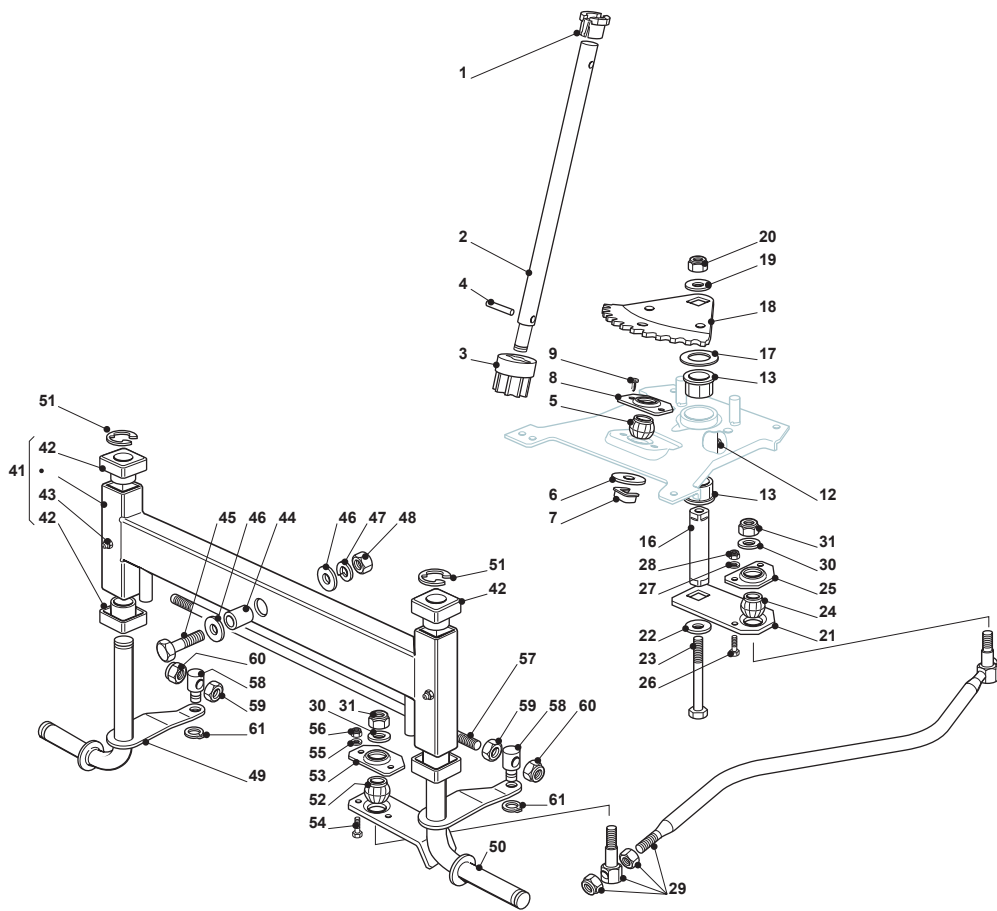

Fig.	Quantity	Part No	Description	Notes
84	4	112293201/0	Nut	
88	1	382510079/0	Left Footboard Support	
89	1	382510077/0	Right Footboard Support	
94	4	112815200/0	Screw	
95	4	112292102/0	Nut	

Fig.	Quantity	Part No	Description	Notes
1	1	382076956/1	Engine Hood	
2	1	325410891/0	Right Grill	
3	1	325410892/0	Left Grill	
4	1	325076901/0	Upper Engine Hood Red	
5	2	125510068/0	Pin	
6	2	112293201/0	Nut	
7	2	124487998/0	Cotter Pin	
20	1	325256250/0	Screw Ring	
21	1	325605003/0	Button	
23	1	325547089/1	Right Plate	
24	1	325547091/1	Left Plate	
25	4	112731580/0	Screw	
26	1	382869027/0	Muffler Protection	
27	2	118737860/0	Cap	
28	4	112734995/0	Screw	
31	1	325599012/0	Dashboard, Right Profile	
32	1	325599013/0	Left Dashboard Support	
33	4	112815221/0	Screw	
34	4	112521330/0	Washer	
35	4	112154510/0	Nut	
36	1	325120245/0	Dashboard	Black
36	1	325120240/0	Dashboard	Red
37	2	112728440/0	Screw	
38	2	112735402/0	Screw	
39	2	125260000/0	Grommet	
40	1	325600074/0	Card Protection	
41	2	112735402/0	Screw	
91	1	325110363/0	Cover, Red	
93	2	125580020/2	Stake	
94	1	325110322/0	Red Wheels Cover	
95	4	112735402/0	Screw	
96	2	112735402/0	Screw	
97	2	325755041/0	Bracket	
98	4	112728686/0	Screw	
99	2	112735110/0	Screw	