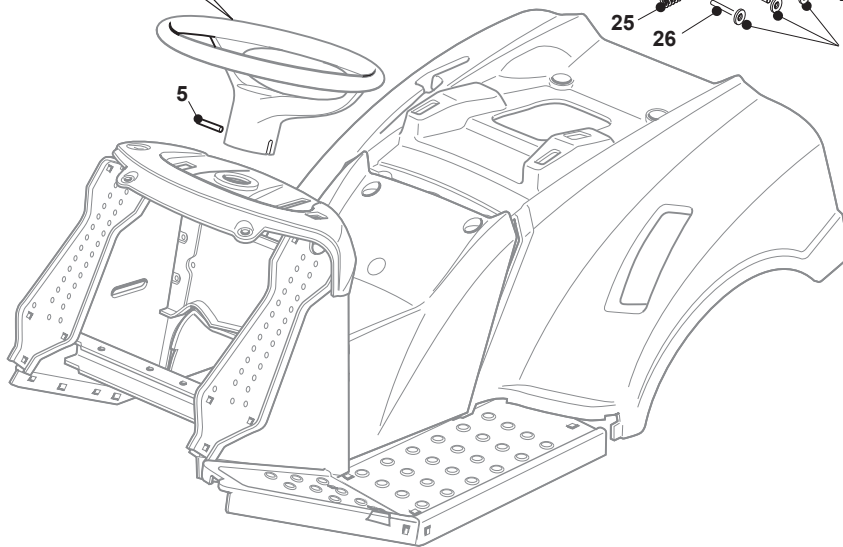

Fig.	Quantity	Part No	Description	Notes
1	1	125961212/0	Steering Wheel	Grey
1	1	125961216/0	Steering Wheel	Black
1	1	125961209/0	Steering Wheel	
1	1	125961201/0	Steering Wheel	
2	1	325580500/0	Cap	Grey
2	1	325580501/0	Cap	Black
3	1	325961222/1	Steering wheel	
4	1	325580508/0	Steering Plate Cover	only for STIGA models
5	1	112620299/0	Elastic Pin	
6	1	125722470/0	Seat	
7	1	125722463/0	Seat	
8	1	125722453/1	Seat	
9	1	125722471/0	Seat	
10	1	125722456/0	Seat	
11	1	125722478/1	Seat	
12	1	125430285/0	Spring	
13	1	112789000/0	Screw	
14	1	112154330/0	Nut	
15	1	327063021/1	Cam	
16	2	112789100/0	Screw	
17	2	112523020/0	Washer	
18	2	112154330/0	Nut	
19	1	325547033/2	Seat Plate	
20	4	112793101/0	Screw	
21	4	112583500/0	Grower	
22	4	112523060/0	Washer	
23	2	112789000/0	Screw	
24	6	112604896/0	Crown Fastener	
25	1	125430285/0	Spring	
26	3	122517866/0	Pin	
27	1	325774575/0	Fulcrum Clamp	
28	1	112735661/0	Screw	
29	1	325318327/0	Lever	